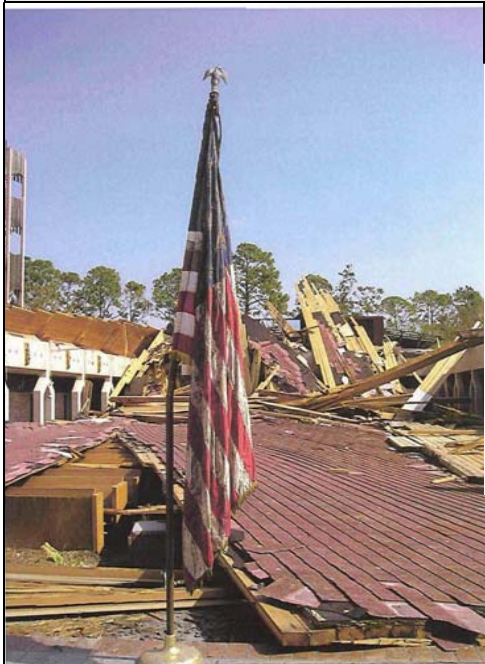

# CATHOLIC MUTUAL CONNECTION

St. Jude's Parish  
Diamond, LA  
Hurricane Katrina

Our Lady of Lourdes  
Slidell, LA  
Wind and storm surge  
Hurricane Katrina

Our Lady of Lourdes  
Slidell, LA  
Wind and storm surge  
Hurricane Katrina

St. Ann Mission Church  
Empire, LA  
Flood and Wind damage which moved church off of it's foundation  
Hurricane Katrina

The following two pages illustrate the devastation caused by Hurricanes Katrina and Rita to just a few of the affected locations.

The following Catholic Mutual members were impacted by last year's hurricanes: (Please keep them in your prayers)