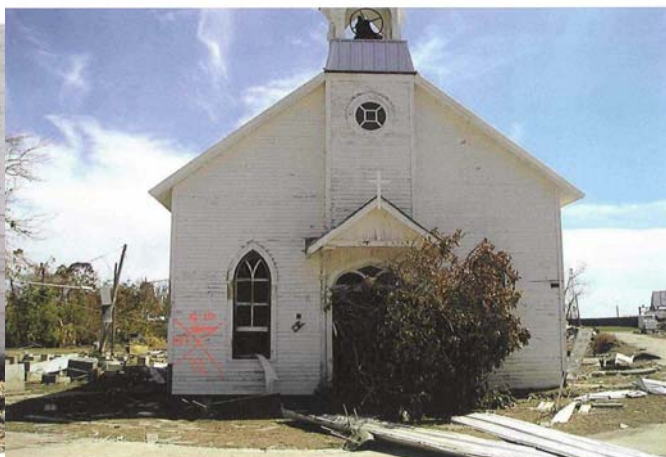

# CATHOLIC MUTUAL CONNECTION

St. Jude's Parish  
Diamond, LA  
Hurricane Katrina

Our Lady of Lourdes  
Slidell, LA  
Wind and storm surge  
Hurricane Katrina

Our Lady of Lourdes  
Slidell, LA  
Wind and storm surge  
Hurricane Katrina

St. Ann Mission Church  
Empire, LA  
Flood and Wind damage which moved church off of it's foundation  
Hurricane Katrina