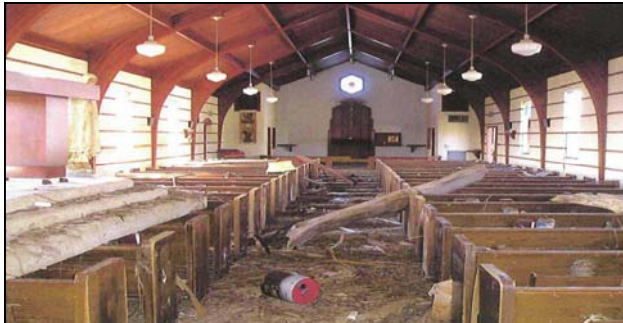

CATHOLIC MUTUAL CONNECTION

St. Jude's Parish
Diamond, LA
Hurricane Katrina