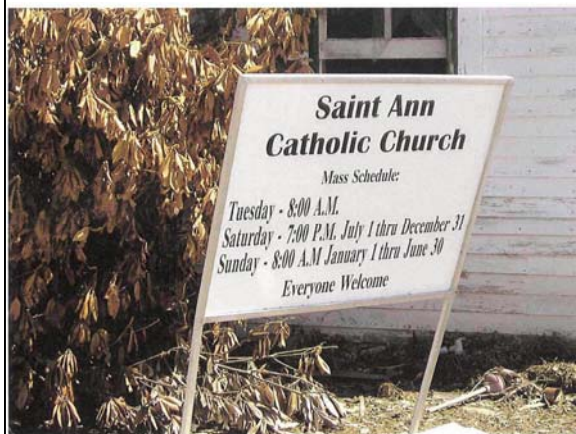

St. Ann Mission Church  
Empire, LA  
Flood and Wind damage which moved church off of it's foundation  
Hurricane Katrina